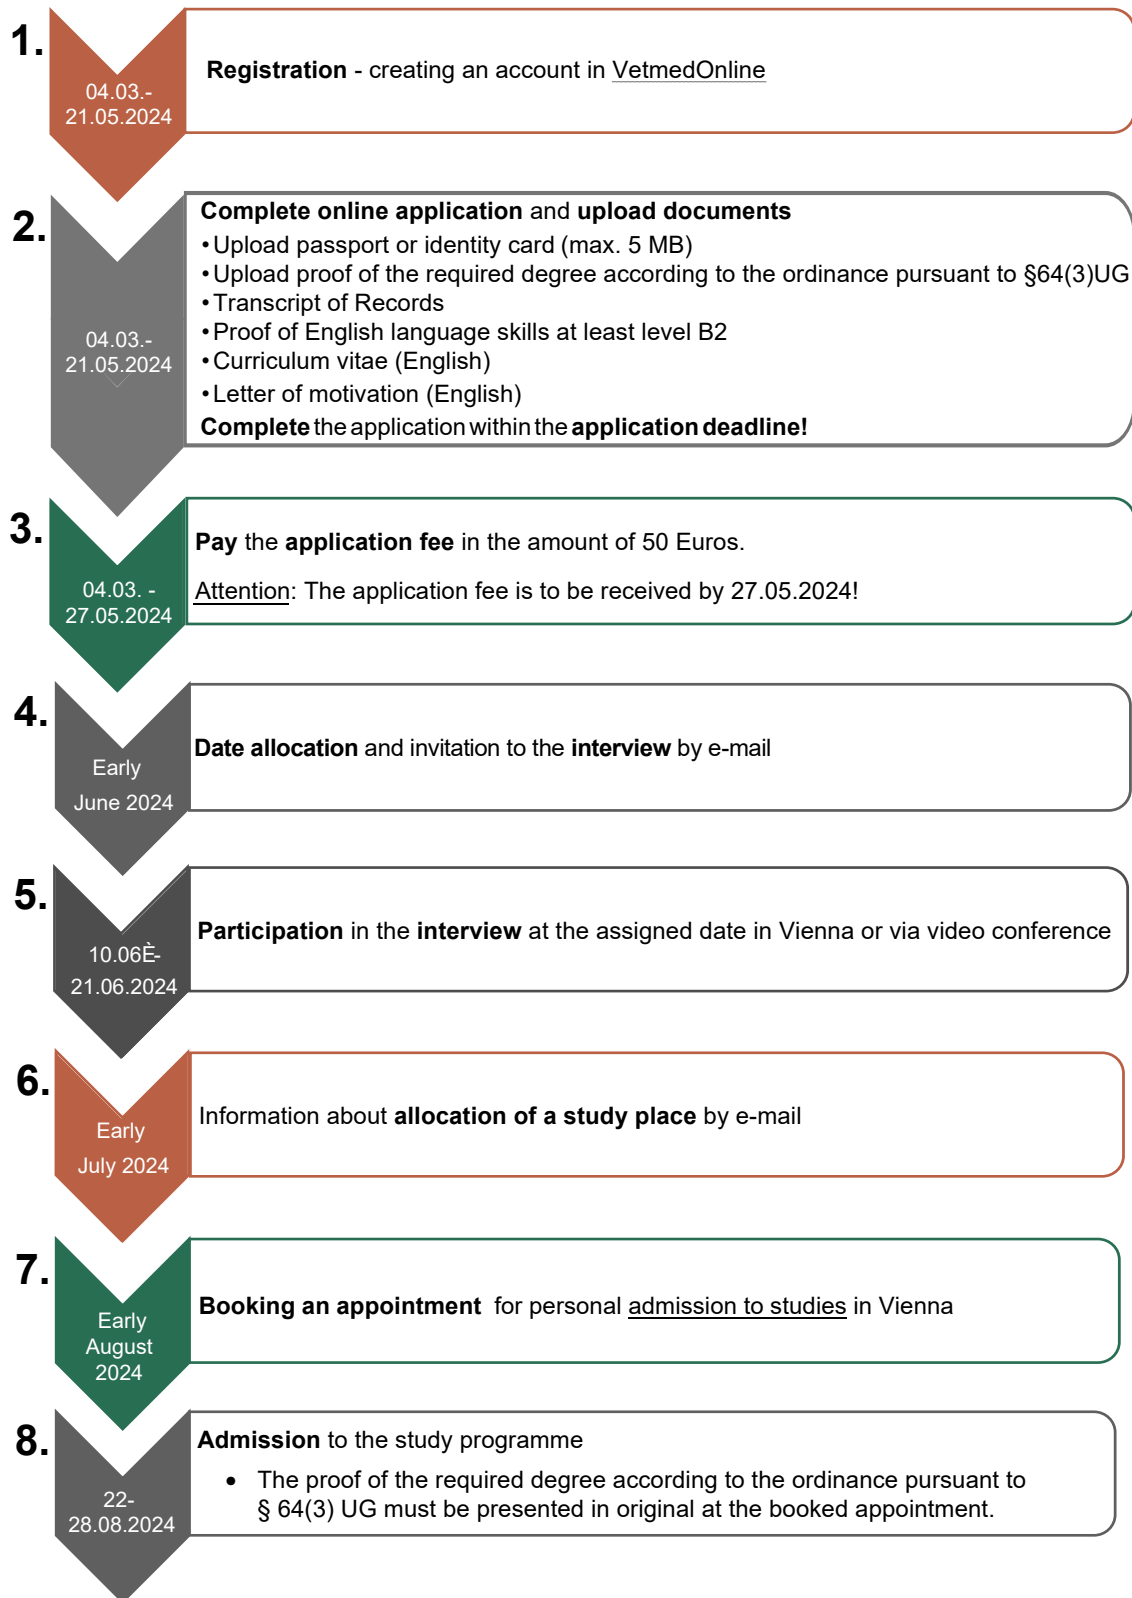

The way to admission

Master's Programme in Human–Animal Interactions (IMHAI)

Subject to change without notice

Attention:

Please note that your personal presence at the Vetmeduni in Vienna is required for the admission to the degree program.

It is not possible to postpone the date of admission to the degree programme!